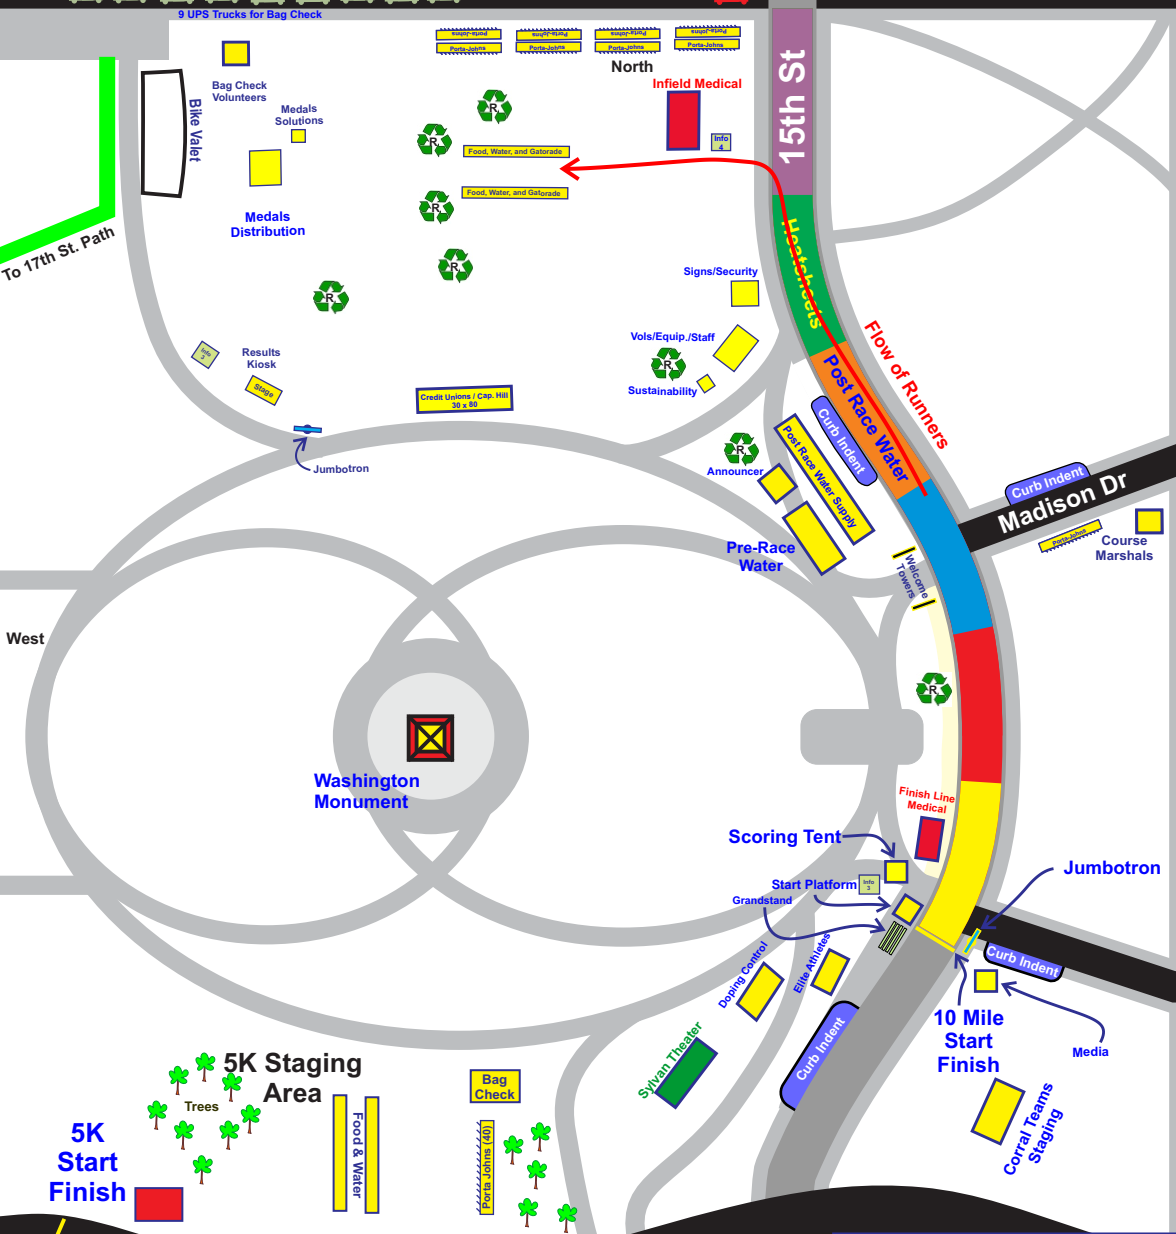

Constitution Ave

14th St

Jefferson Dr

15th St

Key

Medical Tents Red & White

 = Recycling Stations